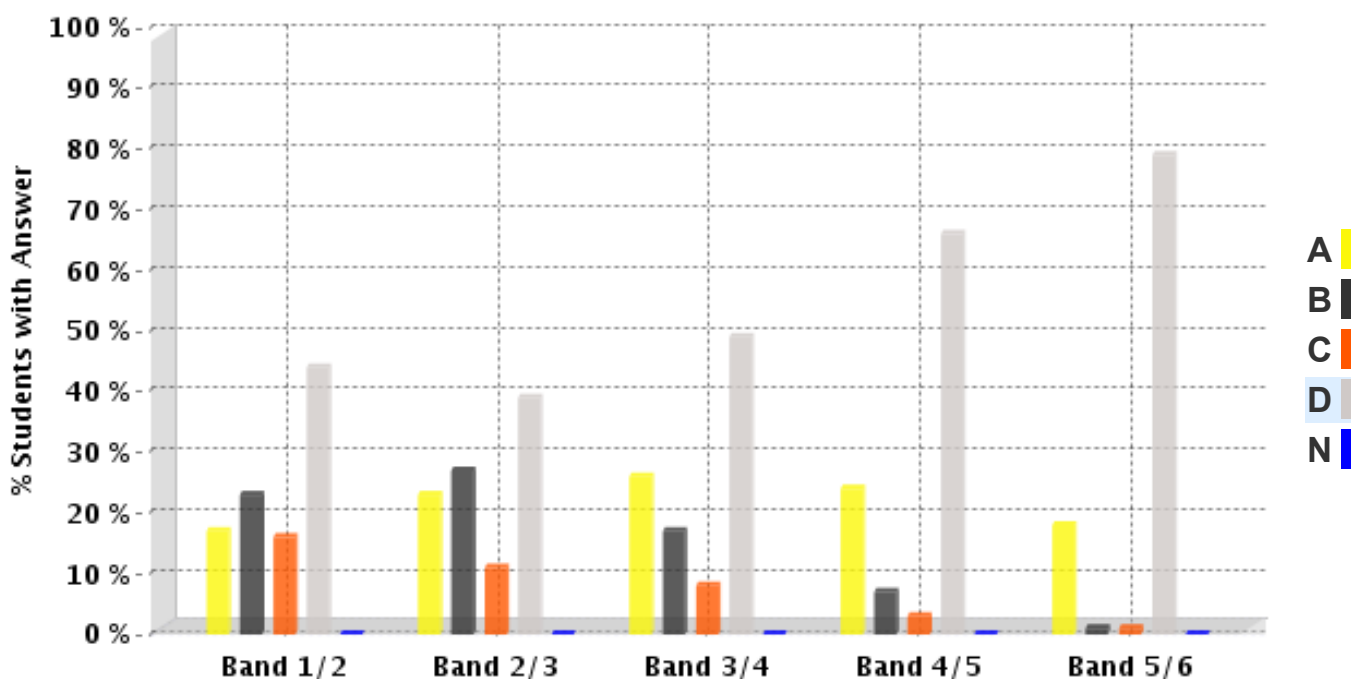

Question 20

In which list are all the elements characteristics of Network Operating Systems?

- A File searches, secure logins for users, accept multiple users, multitasking
- B Text searching, process transactions, allocate network addresses, accept multiple users
- C Scheduling of tasks, controlled access to network resources, accept multiple users, audio processing
- D Allocate network addresses, secure logins for users, controlled access to network resources, scheduling of tasks

HSC Statistics on this Question:

	Band 1/2	Band 2/3	Band 3/4	Band 4/5	Band 5/6
A	17%	23%	26%	24%	18%
B	23%	27%	17%	7%	1%
C	16%	11%	8%	3%	1%
D	44%	39%	49%	66%	79%
N	0%	0%	0%	0%	0%

The table and graph show, for the groups of students whose marks in the examination corresponded to the borderline between two bands, what percentages of each group selected the responses A, B, C and D. N is used to identify: No valid response.