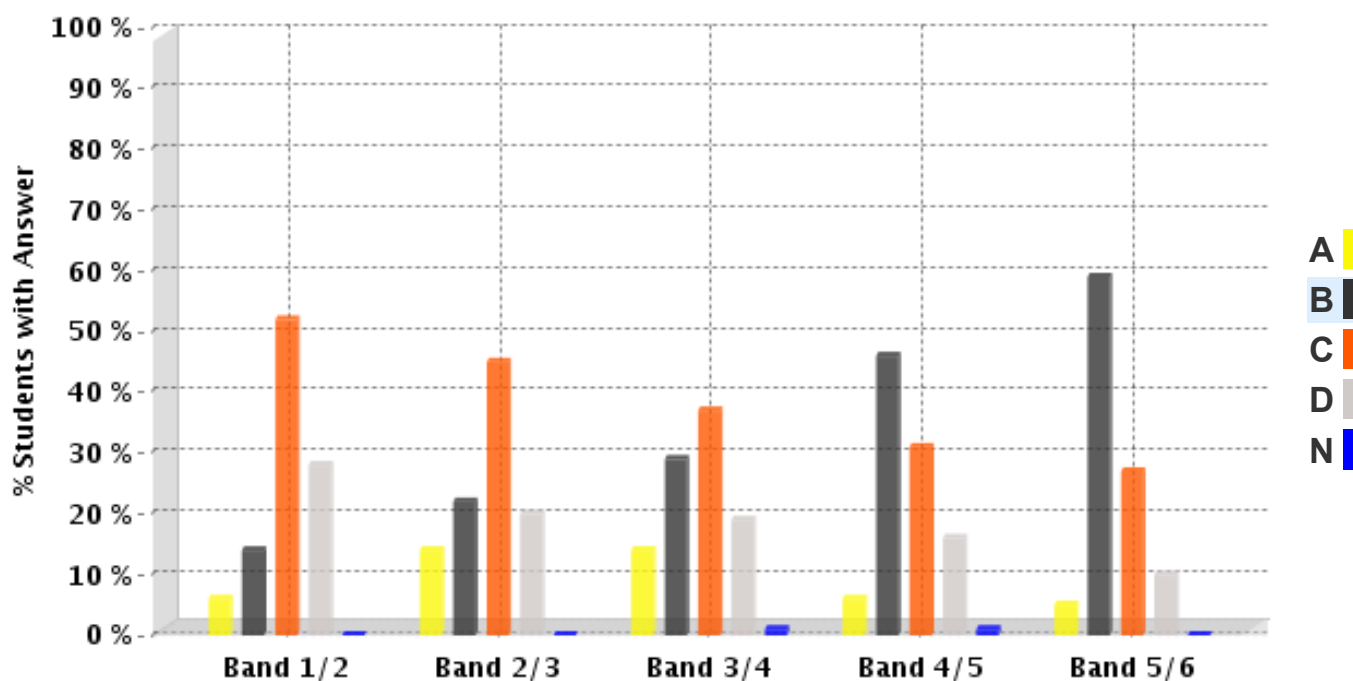

- A 0.15 km²
- B 0.35 km²
- C 0.75 km²
- D 0.95 km²

HSC Statistics on this Question:

	Band 1/2	Band 2/3	Band 3/4	Band 4/5	Band 5/6
A	6%	14%	14%	6%	5%
B	14%	22%	29%	46%	59%
C	52%	45%	37%	31%	27%
D	28%	20%	19%	16%	10%
N	0%	0%	1%	1%	0%

The table and graph show, for the groups of students whose marks in the examination corresponded to the borderline between two bands, what percentages of each group selected the responses A, B, C and D. N is used to identify: No valid response.